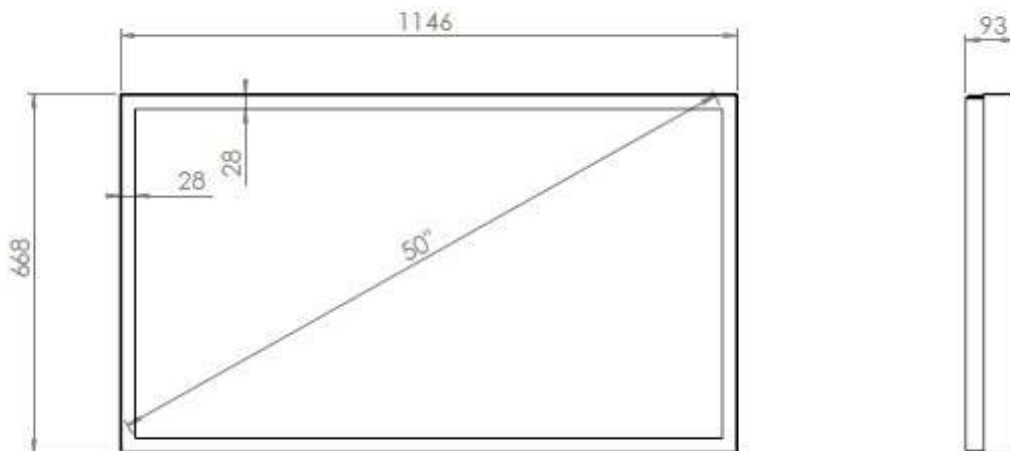

Our wall casing PROTECT use polycarbonate to protect the display. Different models in landscape and portrait mode to allow airflow from top to bottom as only the sides are covered completely to the wall. Space for computer and power plugs inside. Available in black and white as standard but custom colors and materials like brass and stainless can be ordered upon request. Available in sizes from 32" – 75"

### TECHNICAL DRAWING

## Display options

VESA 200x200 / 300x300